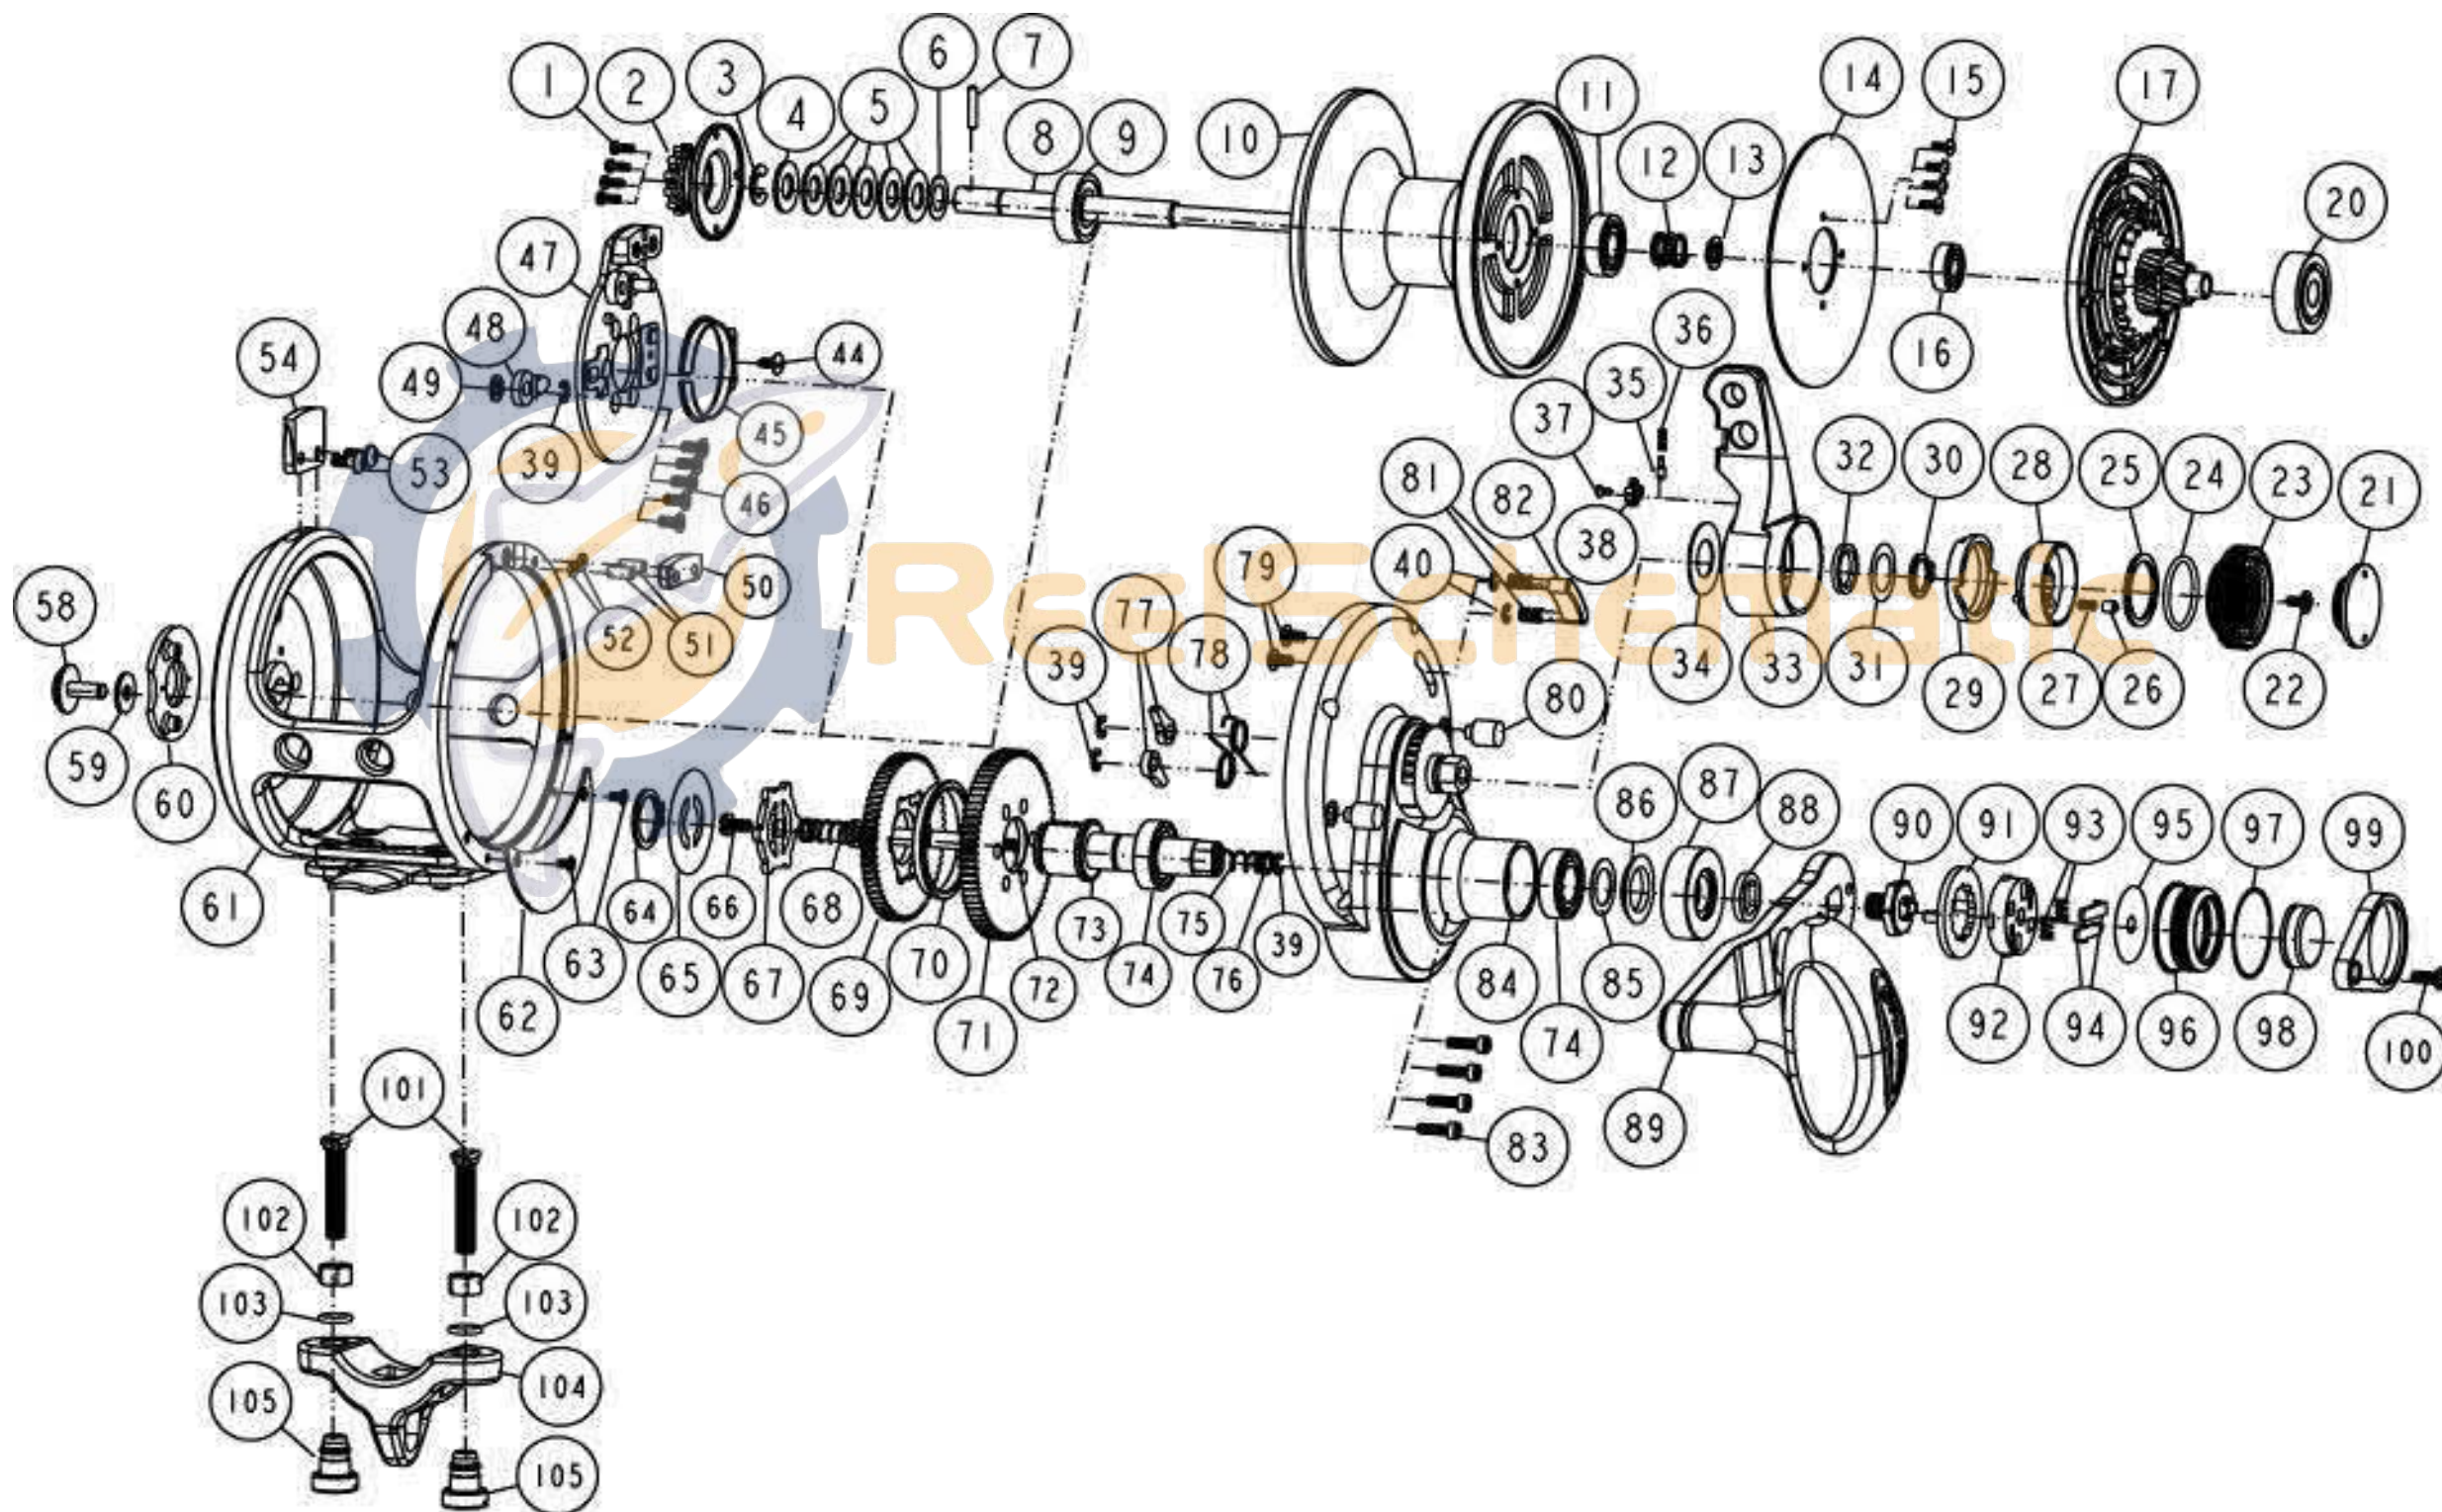

Marquesa™

by FIN-NOR

MA50IIA

MA50IIA

Fin-Nor Marquesa MA50IIA Reel Part List

Key #	Description	Qty.	Part No.	Key #	Description	Qty.	Part No.
1	Screw	4	LF057-01	53	Screw	2	CM123-01
2	Bait Click Ratchet Assembly	1	GM329-01	54	Harness Lug Spacer - Left	1	DM160-01
3	E-Ring	1	DF092-01	55	None		
4	Collar	1	DF081-02	56	None		
5	Drag Spring	5	JF046-01	57	None		
6	Washer	1	CF121-01	58	Bait Click Lever	1	CF109-01
7	Spool Shaft Pin	1	DF093-01	59	Bait Click Lever Washer -A	1	CF032-01
8	Spool Shaft	1	DM015-01	60	Badge	1	CF148-01
9	Ball Bearing	1	VF017-02	61	Frame Assembly	1	HM301-01
10	Spool	1	DM021-01	62	Drive Gear Cover	1	CM143-01
11	Ball Bearing	1	KF017-01	63	Screw	2	CF107-01
12	Spring	1	CF040-01	64	External Ring	1	AM075-01
13	Collar	1	BF094-01	65	Dust Cover - A	1	AM038-01
14	Drag Disc	1	CM059-01	66	Screw	1	MF053-01
15	Screw	1	CM057-01	67	Link	1	LF036-02
16	Ball Bearing	1	CF117-02	68	Coil Spring - Lower	1	VF070-01
17	Drag Plate	1	CM348-02	69	Drive Gear - Low	1	DM012-01
18	Pinion Gear - Low Speed	1	DM011-10	70	Spacer	1	LF160-02
19	Pinion Gear - High Speed	1	CM011-10	71	Drive Gear - High	1	CM012-01
20	Ball Bearing	1	JF017-01	72	Shift Shaft	1	AM146-01
21	Pre Set Knob Cover	1	CF110-01	73	Crank Shaft	1	AM008-01
22	Screw	1	CX076-04	74	Ball Bearing	2	CF017-02
23	Pre Set Knob	1	CF029-03	75	Coil Spring - Upper	1	AM070-01
24	O-Ring	1	CF101-01	76	Spacer	1	AM081-01
25	Friction Washer	1	DF121-01	77	Anti Reverse Pawl	2	DF063-02
26	Click Pin	1	CF098-01	78	Stopper Spring	2	CF096-01
27	Click Spring	1	DF114-01	79	Screw	2	QW123-10
28	Drag Cam B Assembly	1	CF353-01	80	Locating Collar	2	DF118-01
29	Drag Cam A	1	CF028-01	81	Strike Button Pin Spring	2	CF022-01
30	External Ring	1	JF075-01	82	Strike Button	1	CF062-02
31	Adjustment Washer	1	CF038-02	83	Screw	4	CF053-01
32	Bushing	1	DF017-01	84	Gear Side Cover Assembly	1	CM324-01
33	Drag Lever	1	CM055-01	85	Adjustment Washer	1	DF035-01
34	Drag Lever Washer	1	BM038-01	86	Rubber Seal	1	CM172-01
35	Click Pawl	1	CM098-01	87	Handle Washer	1	CM054-01
36	Click Spring	1	CM114-01	88	Spacer	1	AM160-01
37	Screw	1	DW107-02	89	Handle Assembly	1	CM318-01
38	Cover	1	CM161-01	90	Handle Nut	1	AM003-01
39	E-Clip	4	NX092-01	91	Handle Nut Retainer	1	AM034-01
40	E-Clip	2	NX090-01	92	Trip Holder	1	BM159-01
41	None			93	Coil Spring	2	MF070-01
42	None			94	Plate	2	LF104-01
43	None			95	Dust Cover - B	1	BM035-01
44	Tapping Screw	1	QW125-02	96	Shift Knob	1	AM158-01
45	Click Spring	1	DF022-01	97	Washer	1	AM035-01
46	Screw	5	TW107-04	98	Shift Button	1	AM062-01
47	Click Plate Holder	1	CM129-10	99	Shift Knob Holder	1	AM159-01
48	Bait Click Pawl	1	DF109-02	100	Handle Nut Screw	1	MF076-01
49	Bait Click Lever Washer -B	1	CF035-01	101	Rod Clamping Bolt	2	CF125-01
50	Harness Lug Spacer - Right	1	CM160-01	102	Nut	2	JF003-01
51	Pin	2	CM093-01	103	O-Ring	2	LF101-01
52	O-Ring	2	CM101-01	104	Rod Clamp	1	XF154-01
				105	Rod Clamp Nut	2	CF161-01